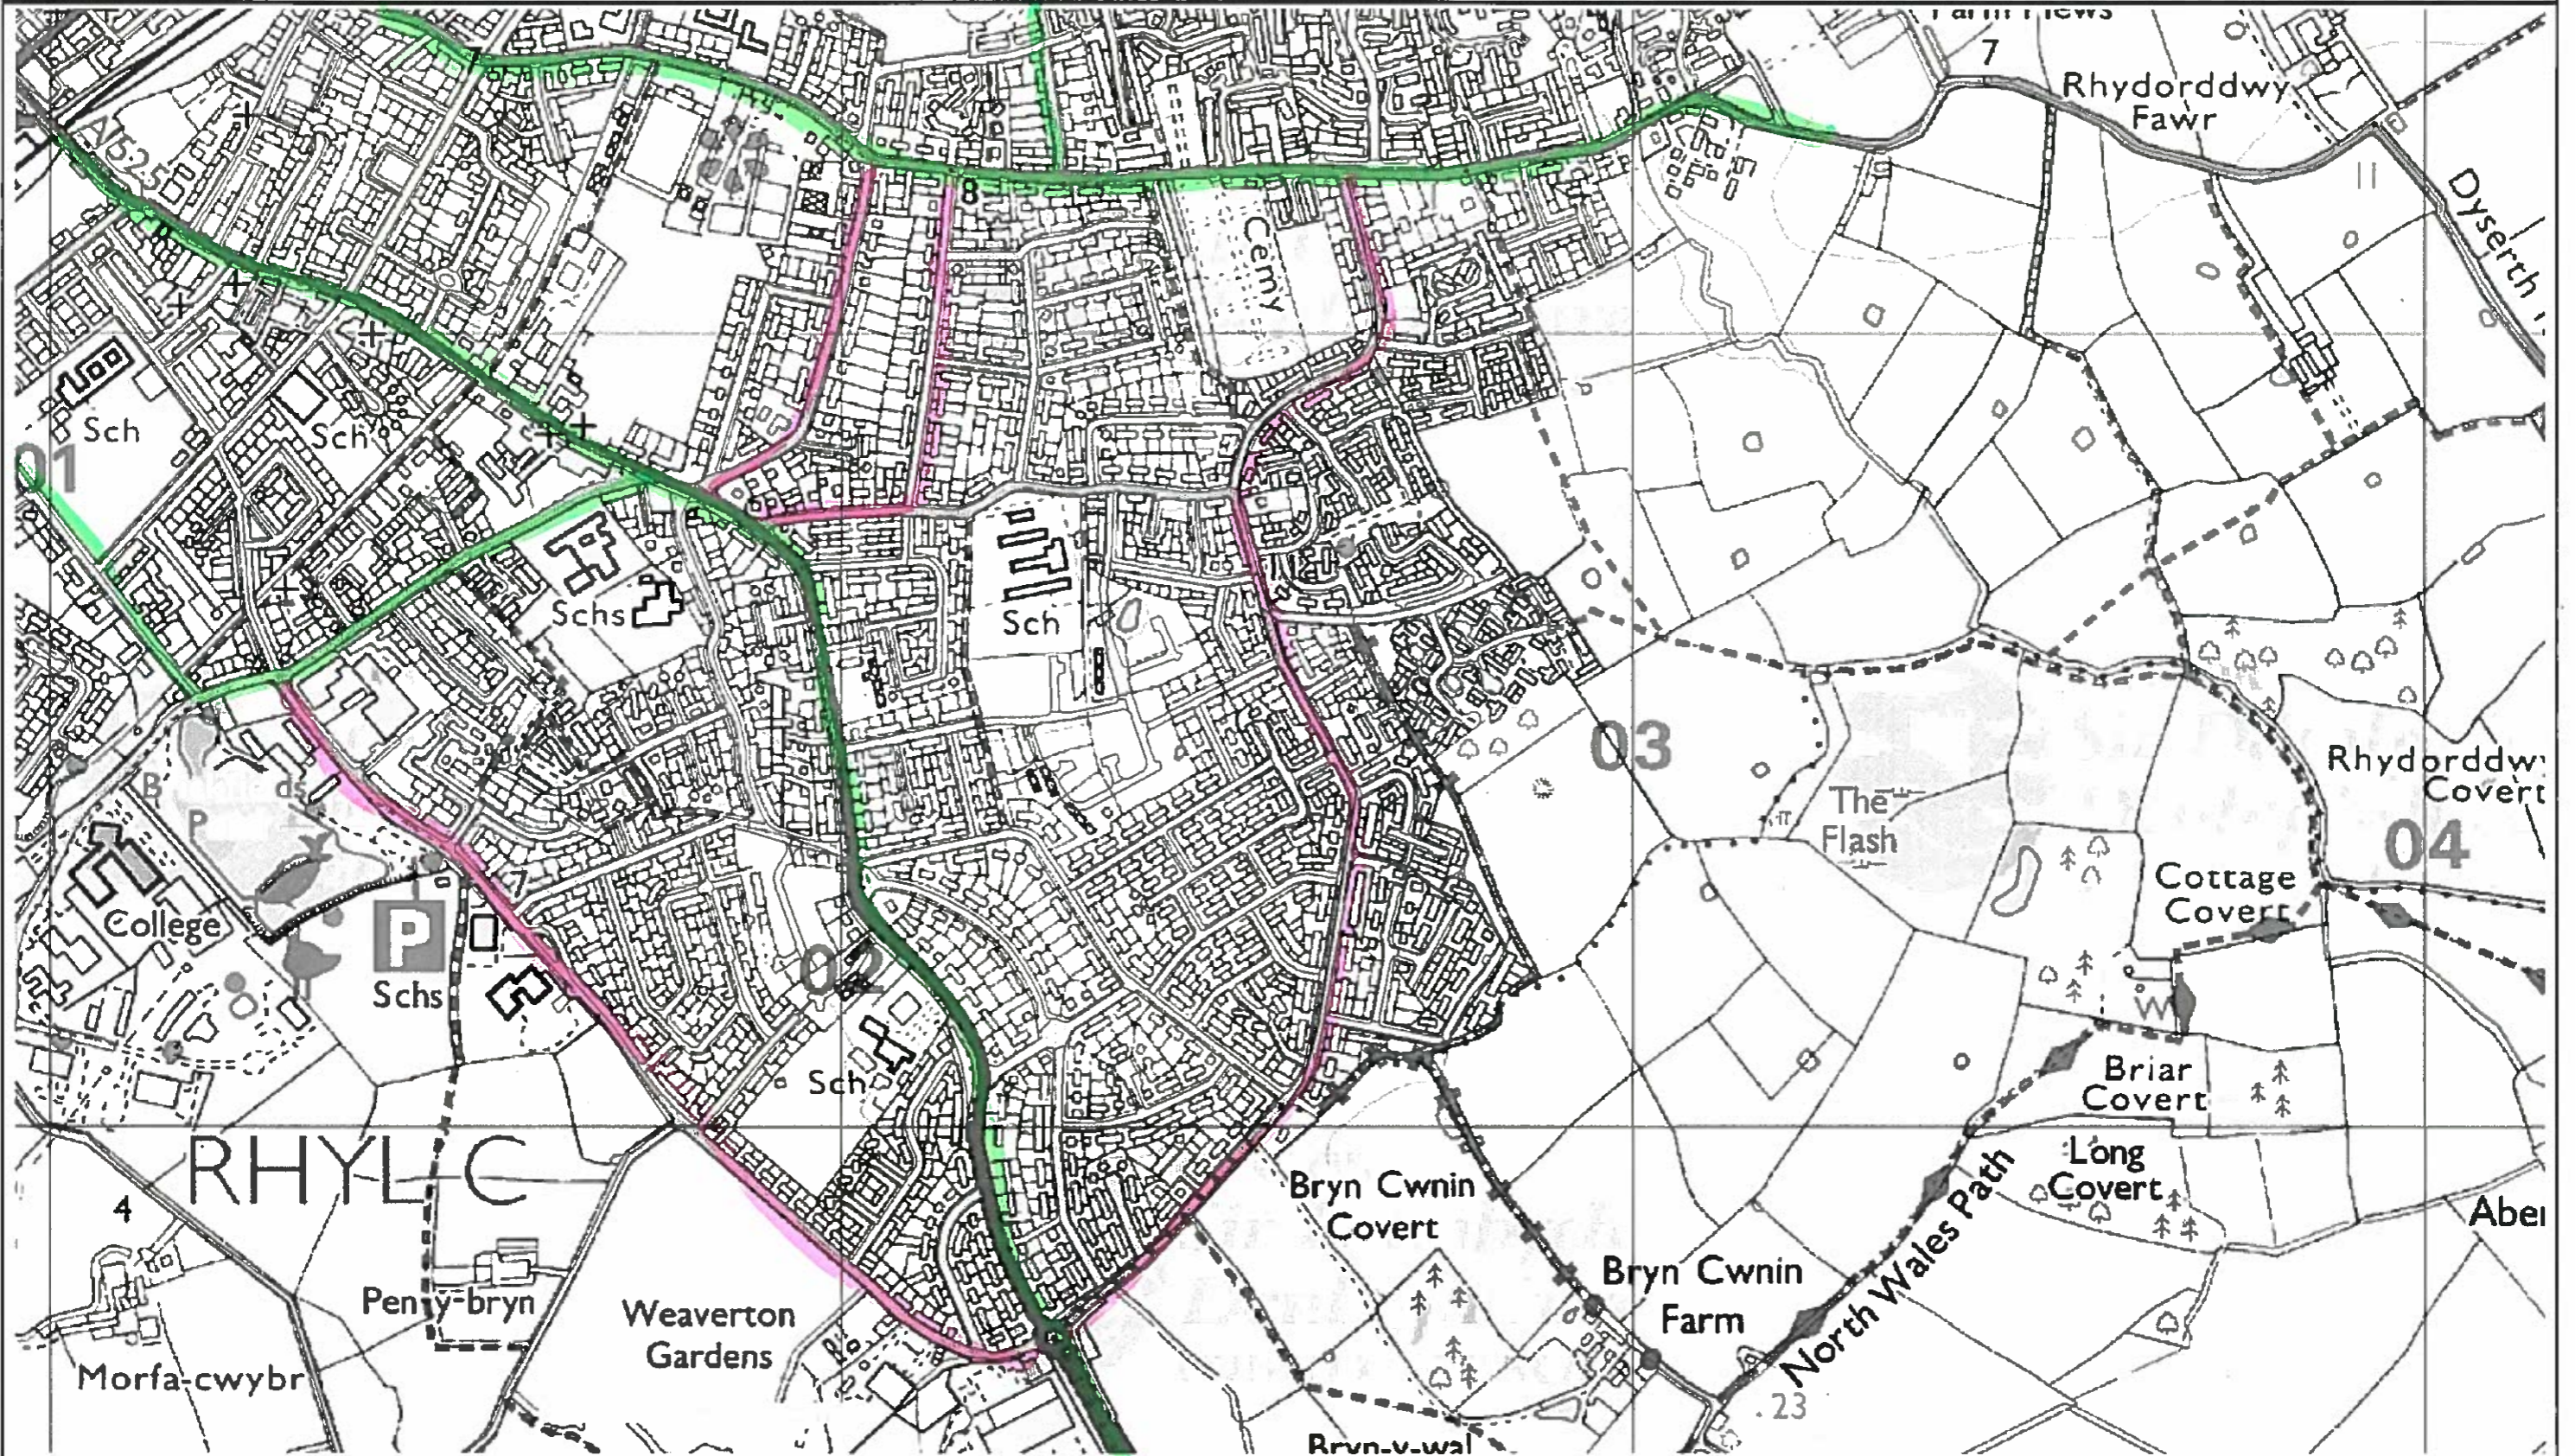

3, 4, 5
Site D, E, F

Date 4/3/2015
Scale 1/7948
Centre = 302555 E 380498 N

This is an extract of the millennium mapTM which is copyright Getmapping Plc
Hawlfraint y Goron a hawliau cronfa ddata 2014 Arolwg Ordnans 100023408
Crown copyright and database rights 2014 Ordnance Survey 100023408